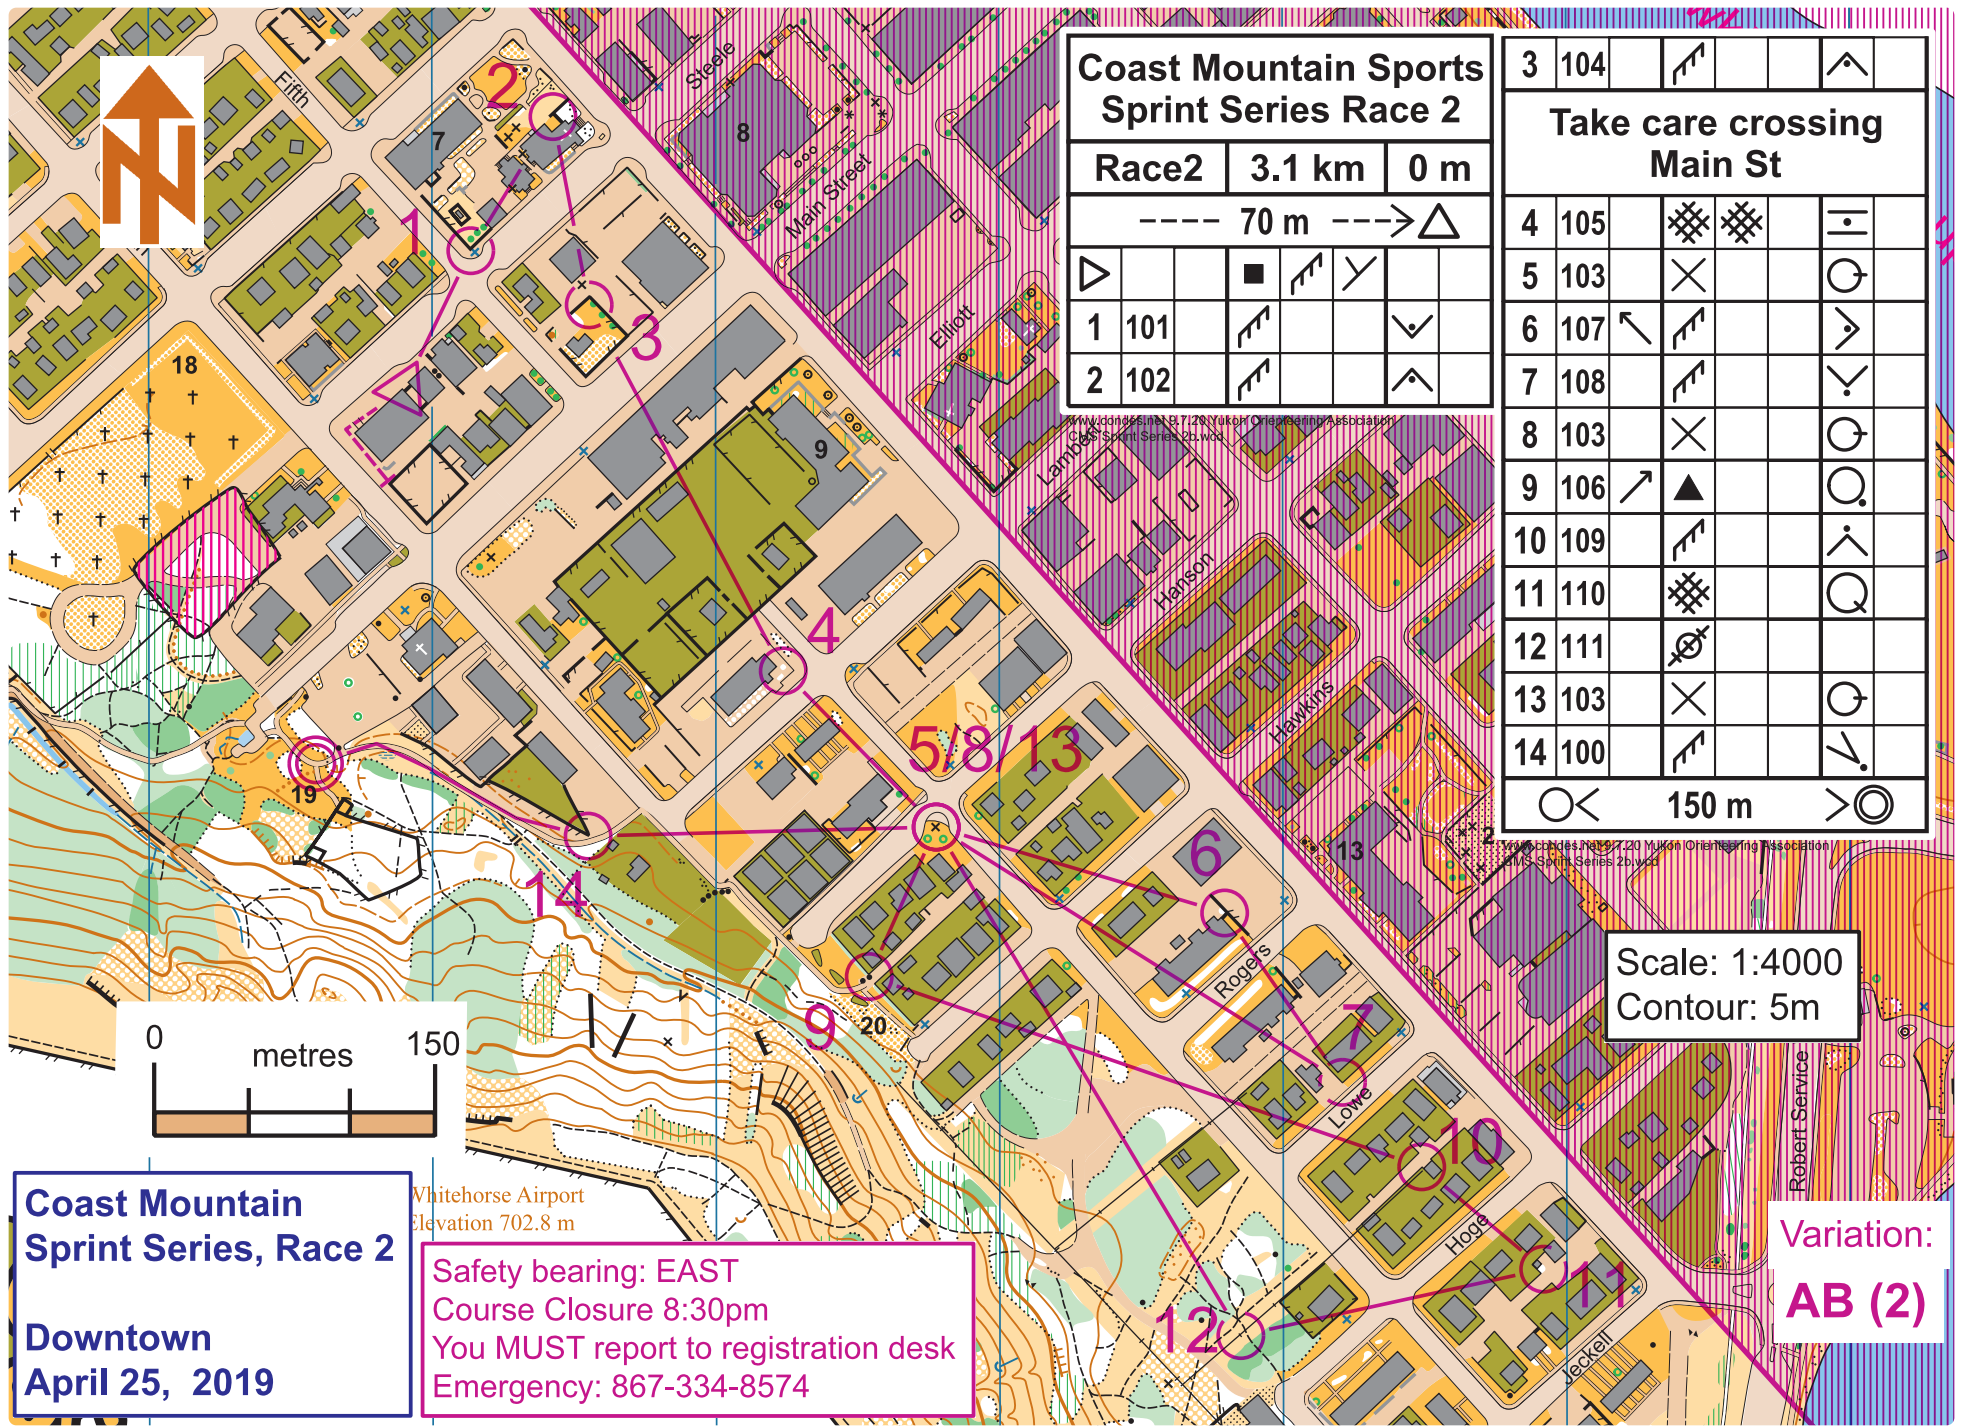

Scale: 1:4000
Contour: 5m

Coast Mountain Sprint Series, Race 2

Downtown April 25, 2019

Whitehorse Airport
Elevation 702.8 m

Safety bearing: EAST
Course Closure 8:30pm
You MUST report to registration desk
Emergency: 867-334-8574

Variation:
BA (1)

Coast Mountain Sports Sprint Series Race 2			
Race2	3.1 km	0 m	
----- 70 m -----> Δ			
1	101	↗	✓
2	102	↗	^

3	104	↗	^		
Take care crossing Main St					
4	105	⊗	⊗	·	
5	103	×		⊙	
6	107	↖	↗	↗	
7	108	↗		↘	
8	103	×		⊙	
9	106	↗	▲	⊙	
10	109	↗		^	
11	110	⊗		⊙	
12	111	⊗			
13	103	×		⊙	
14	100	↗		↘	
		⊙	150 m	⊙	

Variation:
AB (2)