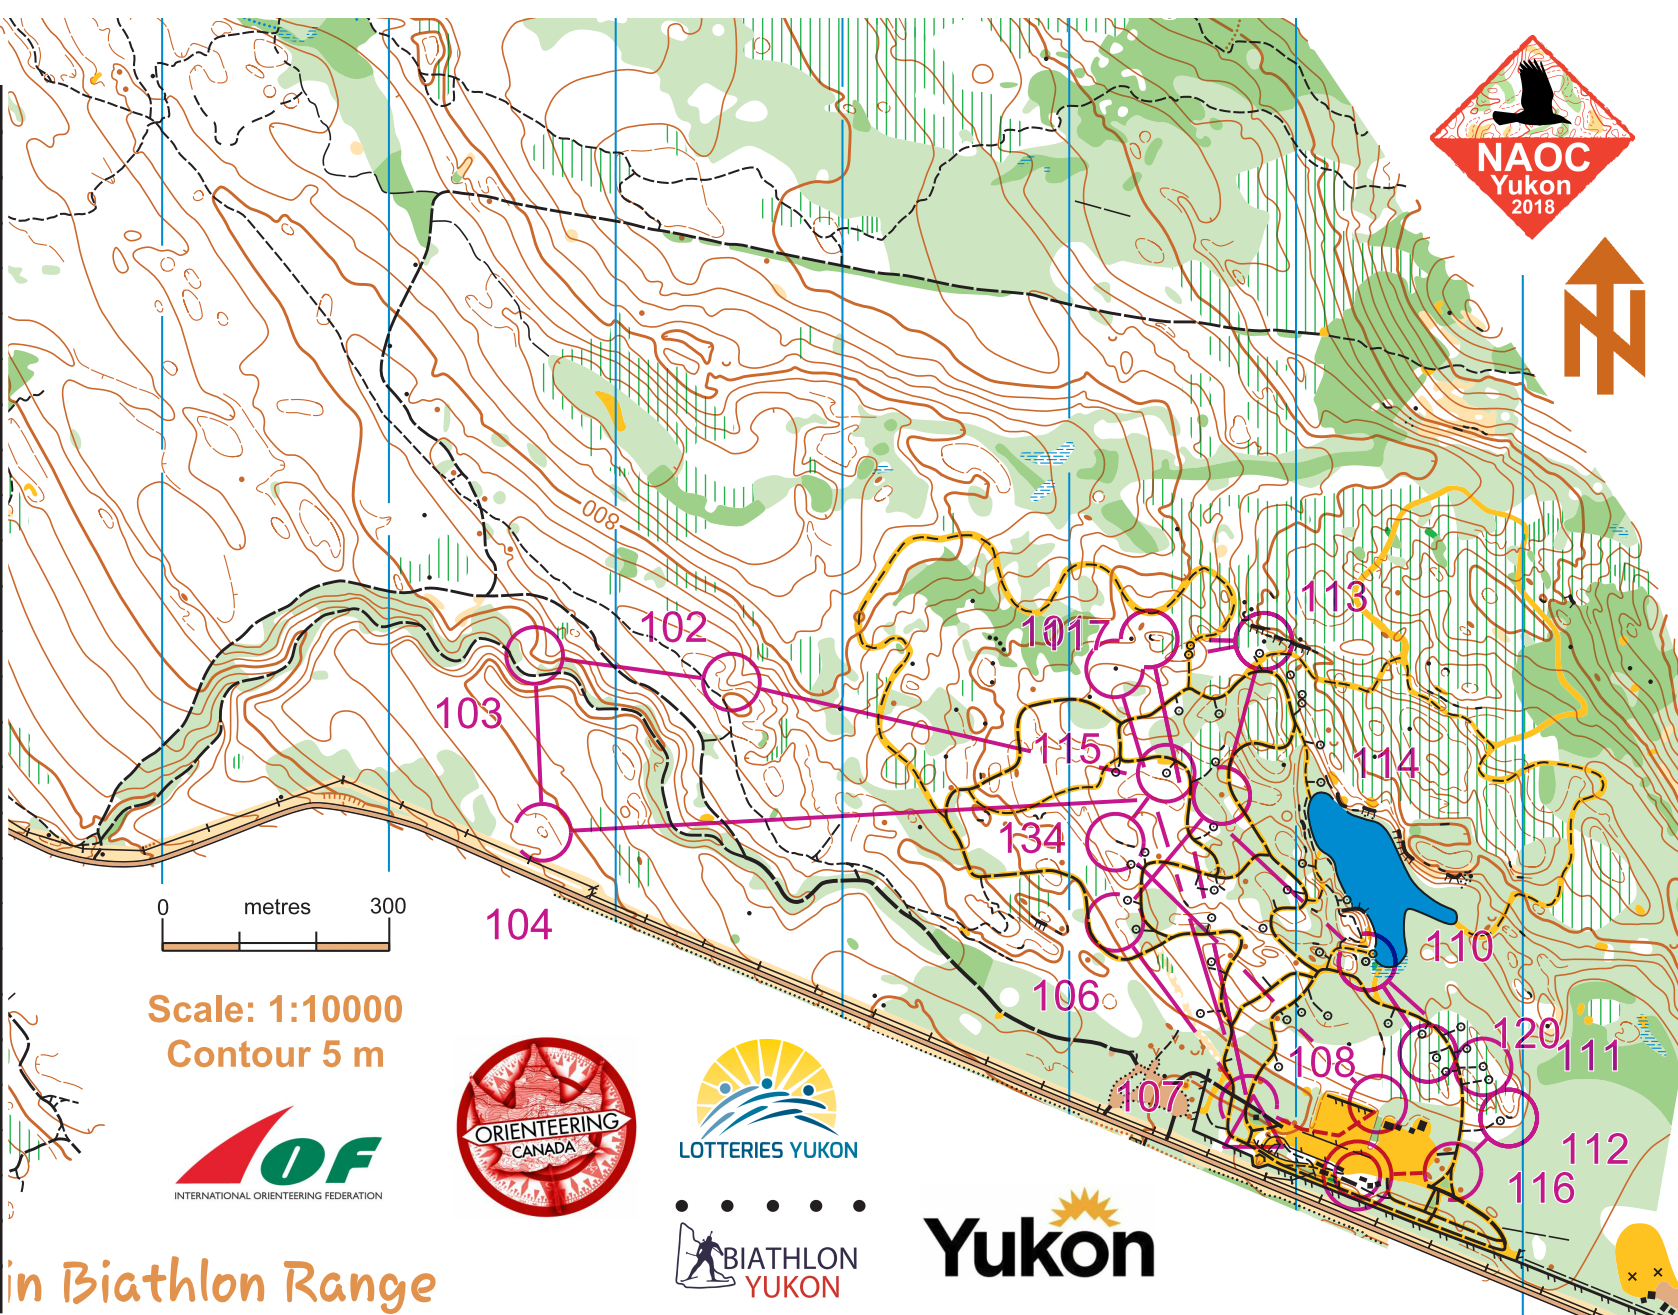

All variations
NAOC'18 Relay
Senior Women

Sr	Women (f)	5.5 km	160
1	101	▲	○
1	117	≡	○
1	117	≡	○
2	113	▲	○
3	114	●	○
4	102	∩	
5	103	∩	∩
6	104	○	○
7	114	●	○
8	106	∩	∩
9	107	↗	∩
○--- 175 m --->			
10	108	◇	∩
11	134	←	○
12	115	△	○
13	110	↙	○
14	111	∩	○
14	120	∩	∩
15	112	≡	
16	116	∩	∩
○--- 125 m --->			

Scale: 1:10000
 Contour 5 m

in Biathlon Range
NAOC 2018 - Relay
 Yukon, Canada, 2018-08-20

www.condes.net 9,7,12 Yukon Orienteering Association
 Relay Publish.wcd

Mappers: Luděk Krtica and Martin Poklop 2016
 Course Planner: Forest Pearson
 Course Controllers: Adrian Zissos and Bryan Chubb

Course closure: 13:30
 Maximum time: 120 min

"The trails of the world be countless, and most of the trails be tried;
 You tread on the heels of the many, till you come where the ways divide;
 And one lies safe in the sunlight, and the other is dreary and wan,
 But you look aslant at the Lone Trail, and the Lone Trail lures you on."
 - Robert W. Service