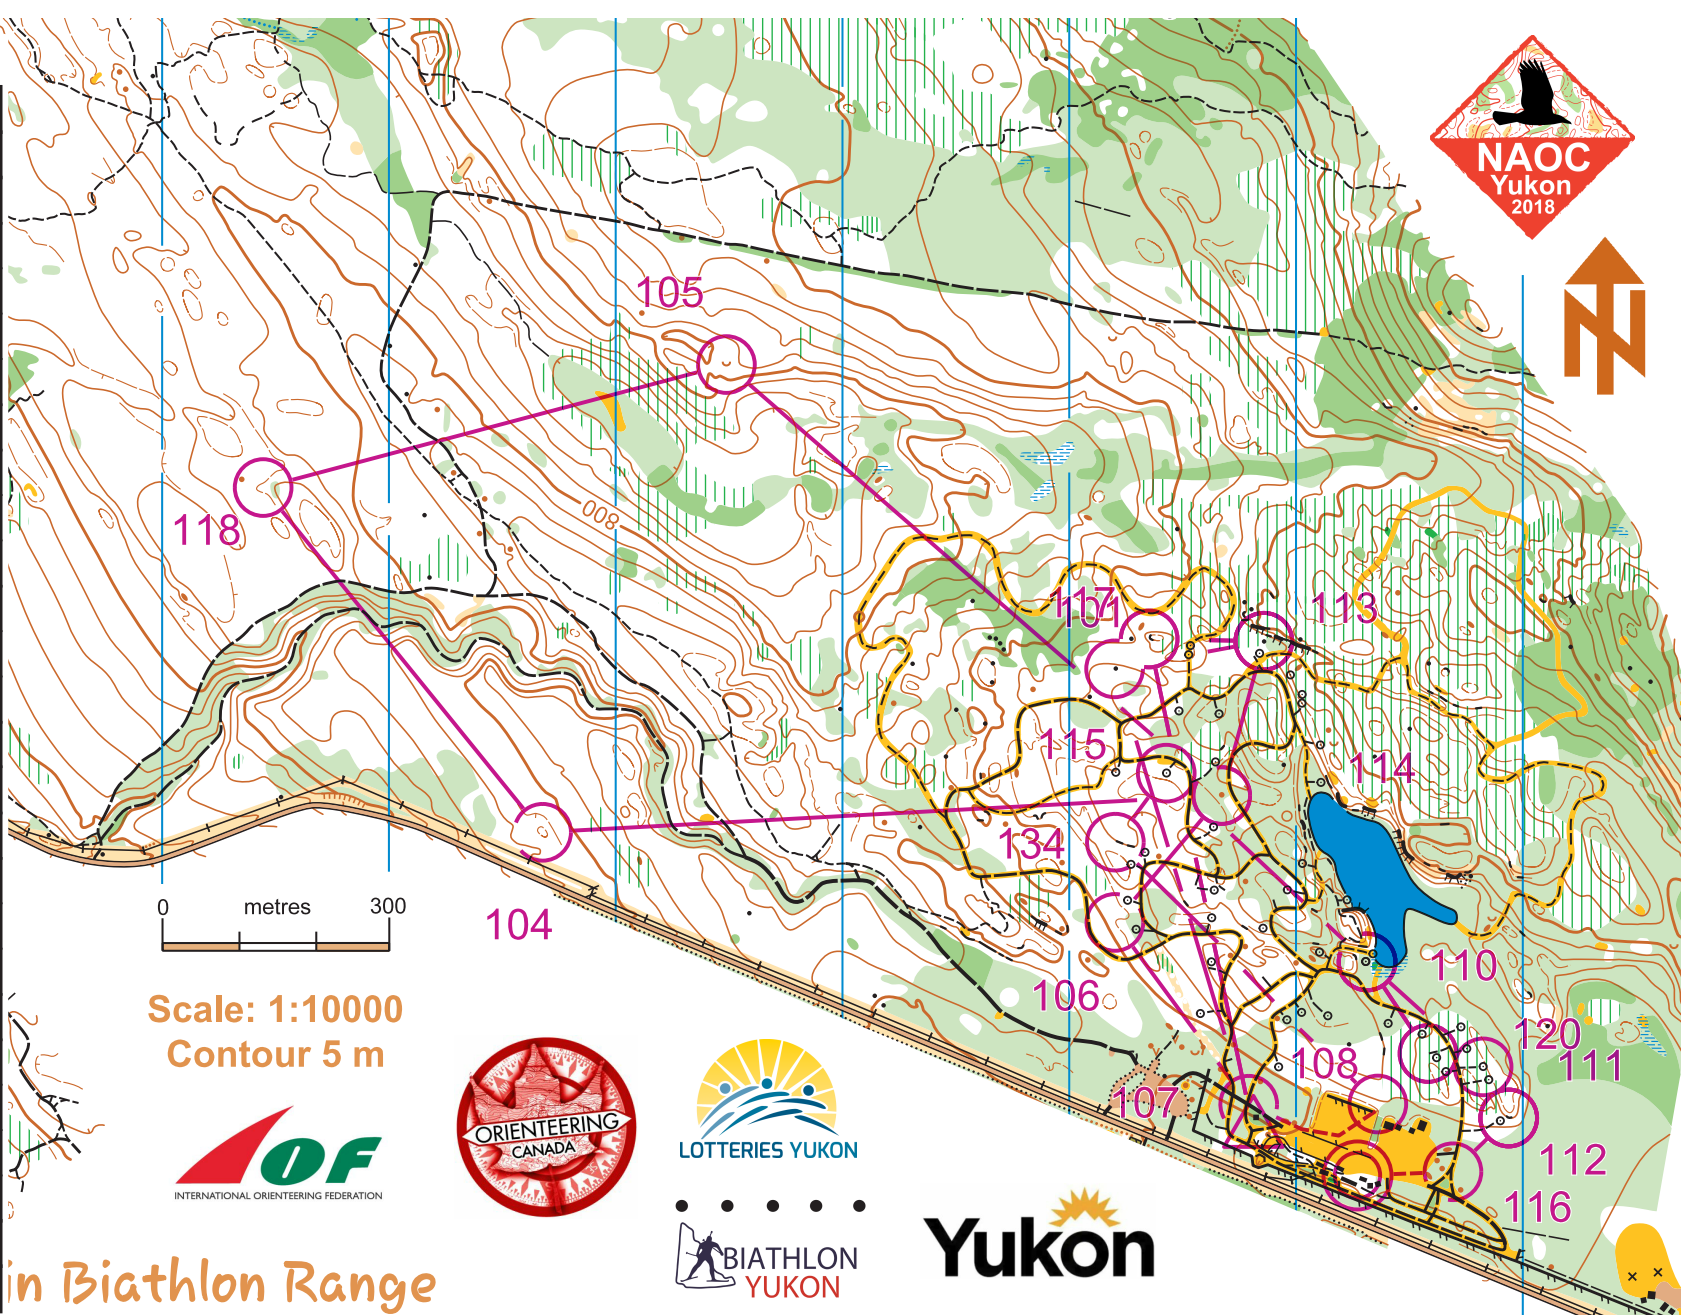

All variations

NAOC'18 Relay

Senior Men

Sr	Men (g)	6.4 km	195
1	101	▲	○
1	117	EE	○○
1	117	EE	○○
2	113	▲	○
3	114	●	○
4	105	C	
5	118	⌒	
6	104	○	○
7	114	●	○
8	106	⌒	⌒
9	107	↗	⌒
○--- 175 m --->			
10	108	◇	⌒
11	134	← EE	LO
12	115	△	○
13	110	↙ △ 1.5	○
14	111	△	○
14	120	↗	T
14	120	↗	T
15	112	EE	
16	116	↗	Y
○--- 125 m --->⊙			

Scale: 1:10000
Contour 5 m

"The trails of the world be countless, and most of the trails be tried;
You tread on the heels of the many, till you come where the ways divide;
And one lies safe in the sunlight, and the other is dreary and wan,
But you look aslant at the Lone Trail, and the Lone Trail lures you on."
- Robert W. Service

in Biathlon Range

NAOC 2018 - Relay

Yukon, Canada, 2018-08-20

Mappers: Luděk Krtica and Martin Poklop 2016
Course Planner: Forest Pearson
Course Controllers: Adrian Zissos and Bryan Chubb

Course closure: 13:30
Maximum time: 120 min