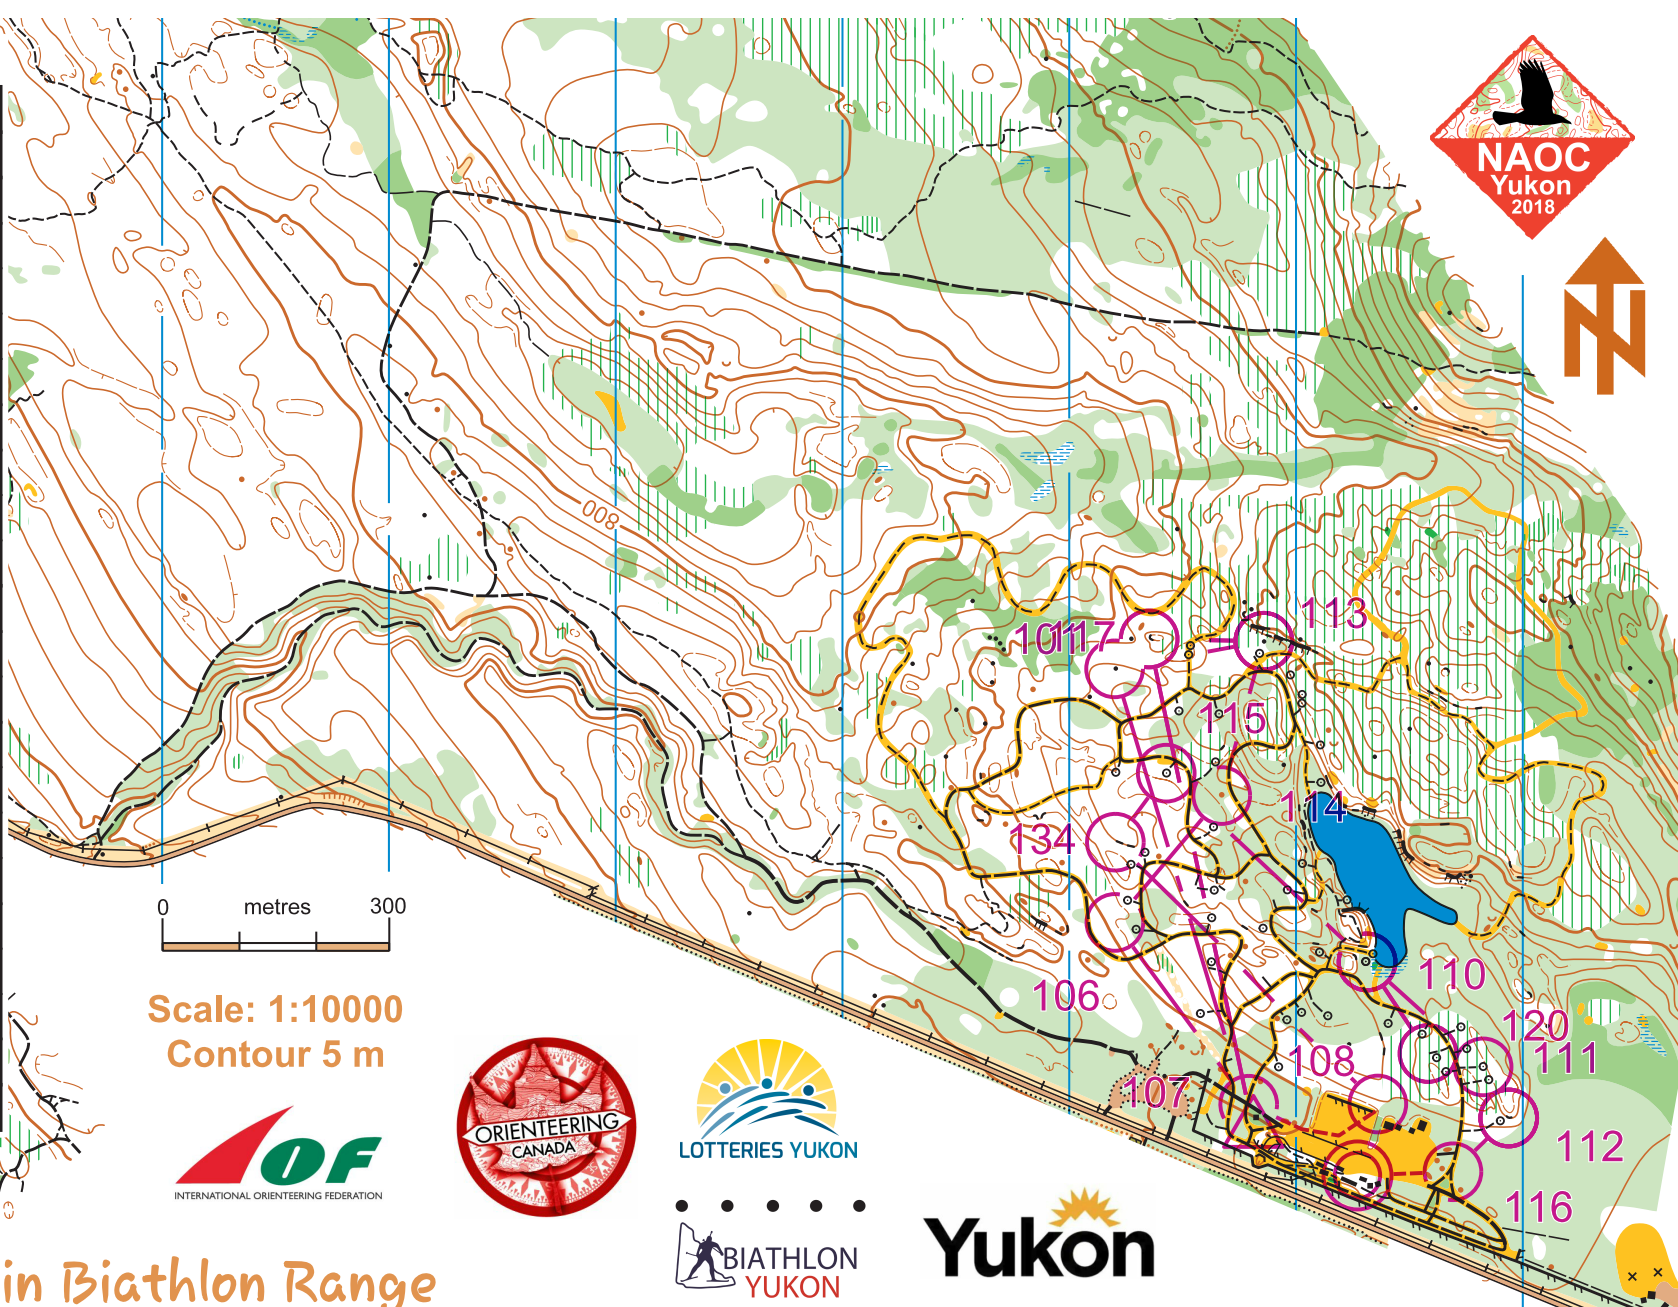

All variations
NAOC'18 Relay
Junior Women

JrWomen (e)	3.4 km	85
1 101	▲	○
1 117	≡	○
1 117	≡	○
2 113	▲	○
3 114	●	○
4 106	⌞	○
5 107	↗	○
○ --- 175 m --->		
6 108	◇	○
7 134	←	○
8 115	△	○
9 110	↙	○
10 111	⌞	○
10 120	↗	○
10 120	↗	○
11 112	≡	○
12 116	↗	○
○ --- 125 m --->⊙		
Safety bearing: South		

Scale: 1:10000
 Contour 5 m

www.condes.net 9.7.12 Yukon Orienteering Association
 Relay Publish.wcd

Grey Mountain Biathlon Range
NAOC 2018 - Relay
 Yukon, Canada, 2018-08-20

"The trails of the world be countless, and most of the trails be tried;
 You tread on the heels of the many, till you come where the ways divide;
 And one lies safe in the sunlight, and the other is dreary and wan,
 But you look aslant at the Lone Trail, and the Lone Trail lures you on."
 - Robert W. Service

Mappers: Luděk Krtica and Martin Poklop 2016
 Course Planner: Forest Pearson
 Course Controllers: Adrian Zissos and Bryan Chubb

Course closure: 13:30
 Maximum time: 120 min

R1	R2	R3
----	----	----

Use only if SportIdent system fails