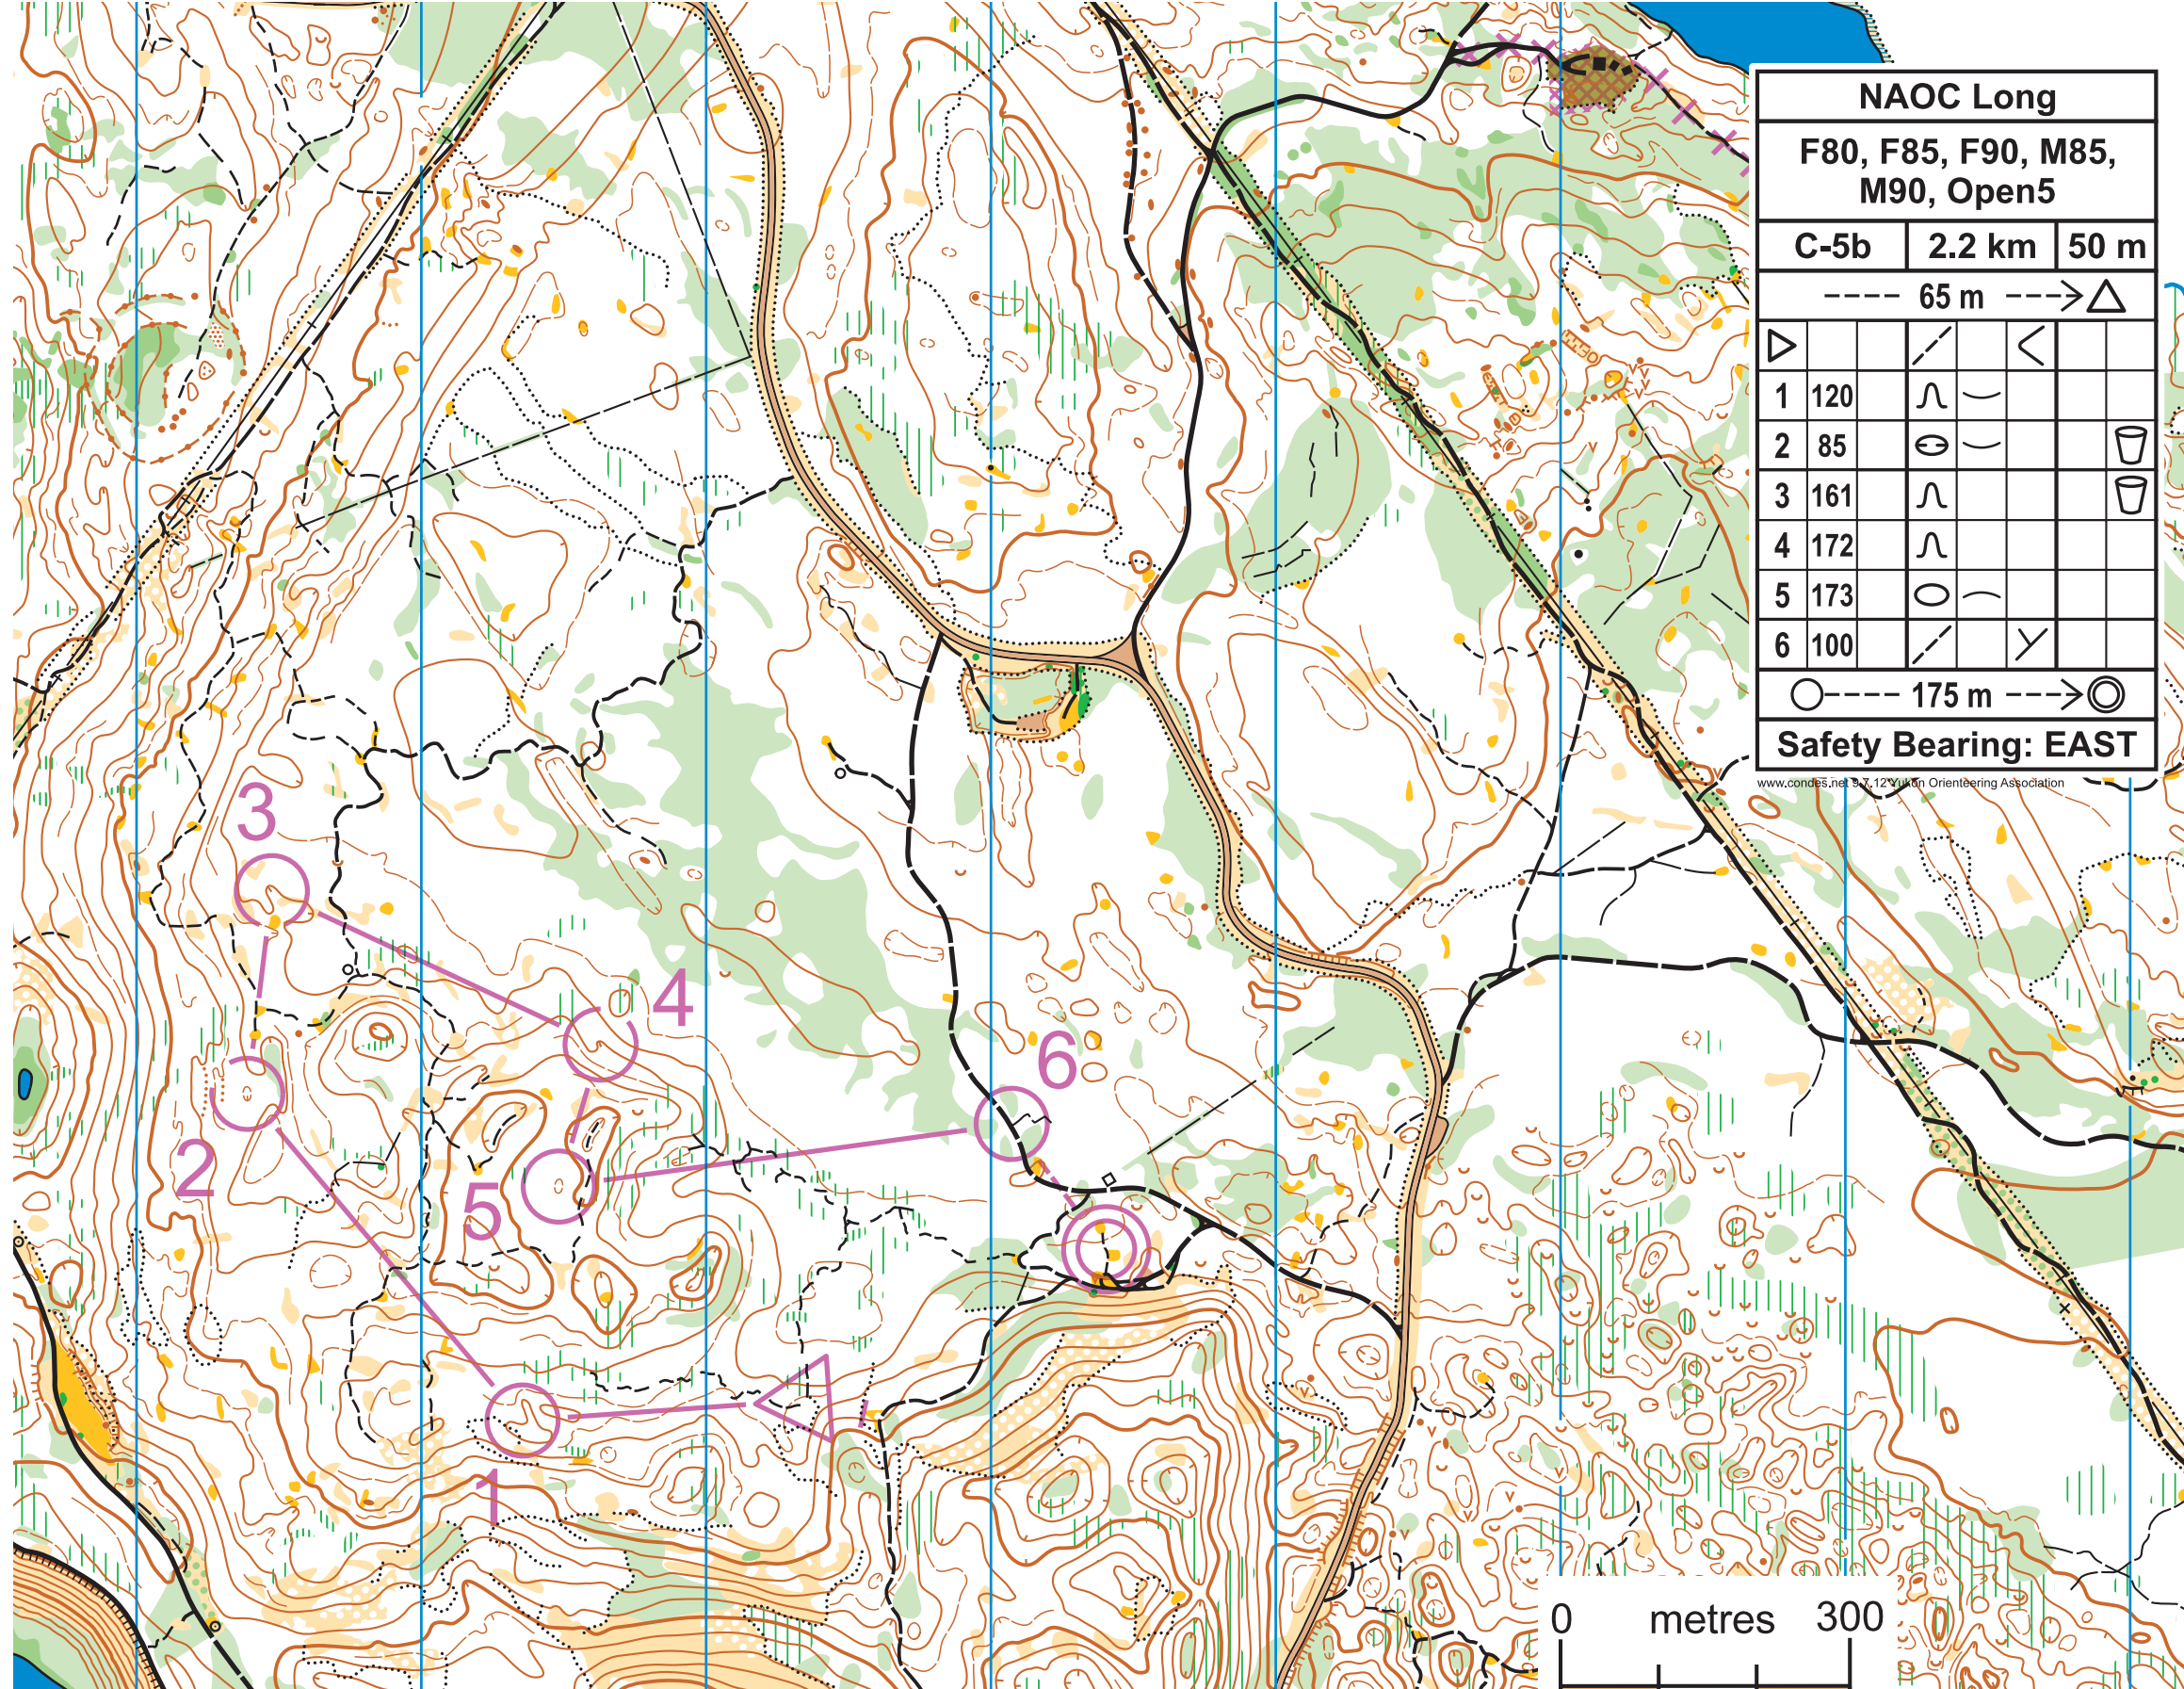

Croucher Creek

NAOC - Long Distance

Yukon, Canada

2018-08-18

Scale 1:7,500

Contour 5 m

Course Closure: 16:30
Maximum Time: 180 mins.

NAOC Long				
F80, F85, F90, M85, M90, Open5				
C-5b	2.2 km	50 m		
---- 65 m ---->△				
1	120	∩	∪	
2	85	⊖	∪	☐
3	161	∩		☐
4	172	∩		
5	173	○	∪	
6	100	∩	∪	
○---- 175 m ---->⊙				
Safety Bearing: EAST				

Mappers: Luděk Krtička and Radim Ondráček (2017)
Course Planner: Ross Burnett
OC Controller: Philippa McNeil
IOF Controller: Unni Strand Karlsen

Deep in the forest a call was sounding, and as often as he heard this call, mysteriously thrilling and luring, he felt compelled to turn his back upon the fire and the beaten earth around it, and to plunge into the forest, and on and on, he knew not where or why; nor did he wonder where or why, the call sounding imperiously, deep in the forest.
- Jack London

R1

R2

R3

Use only if SportIdent system fails