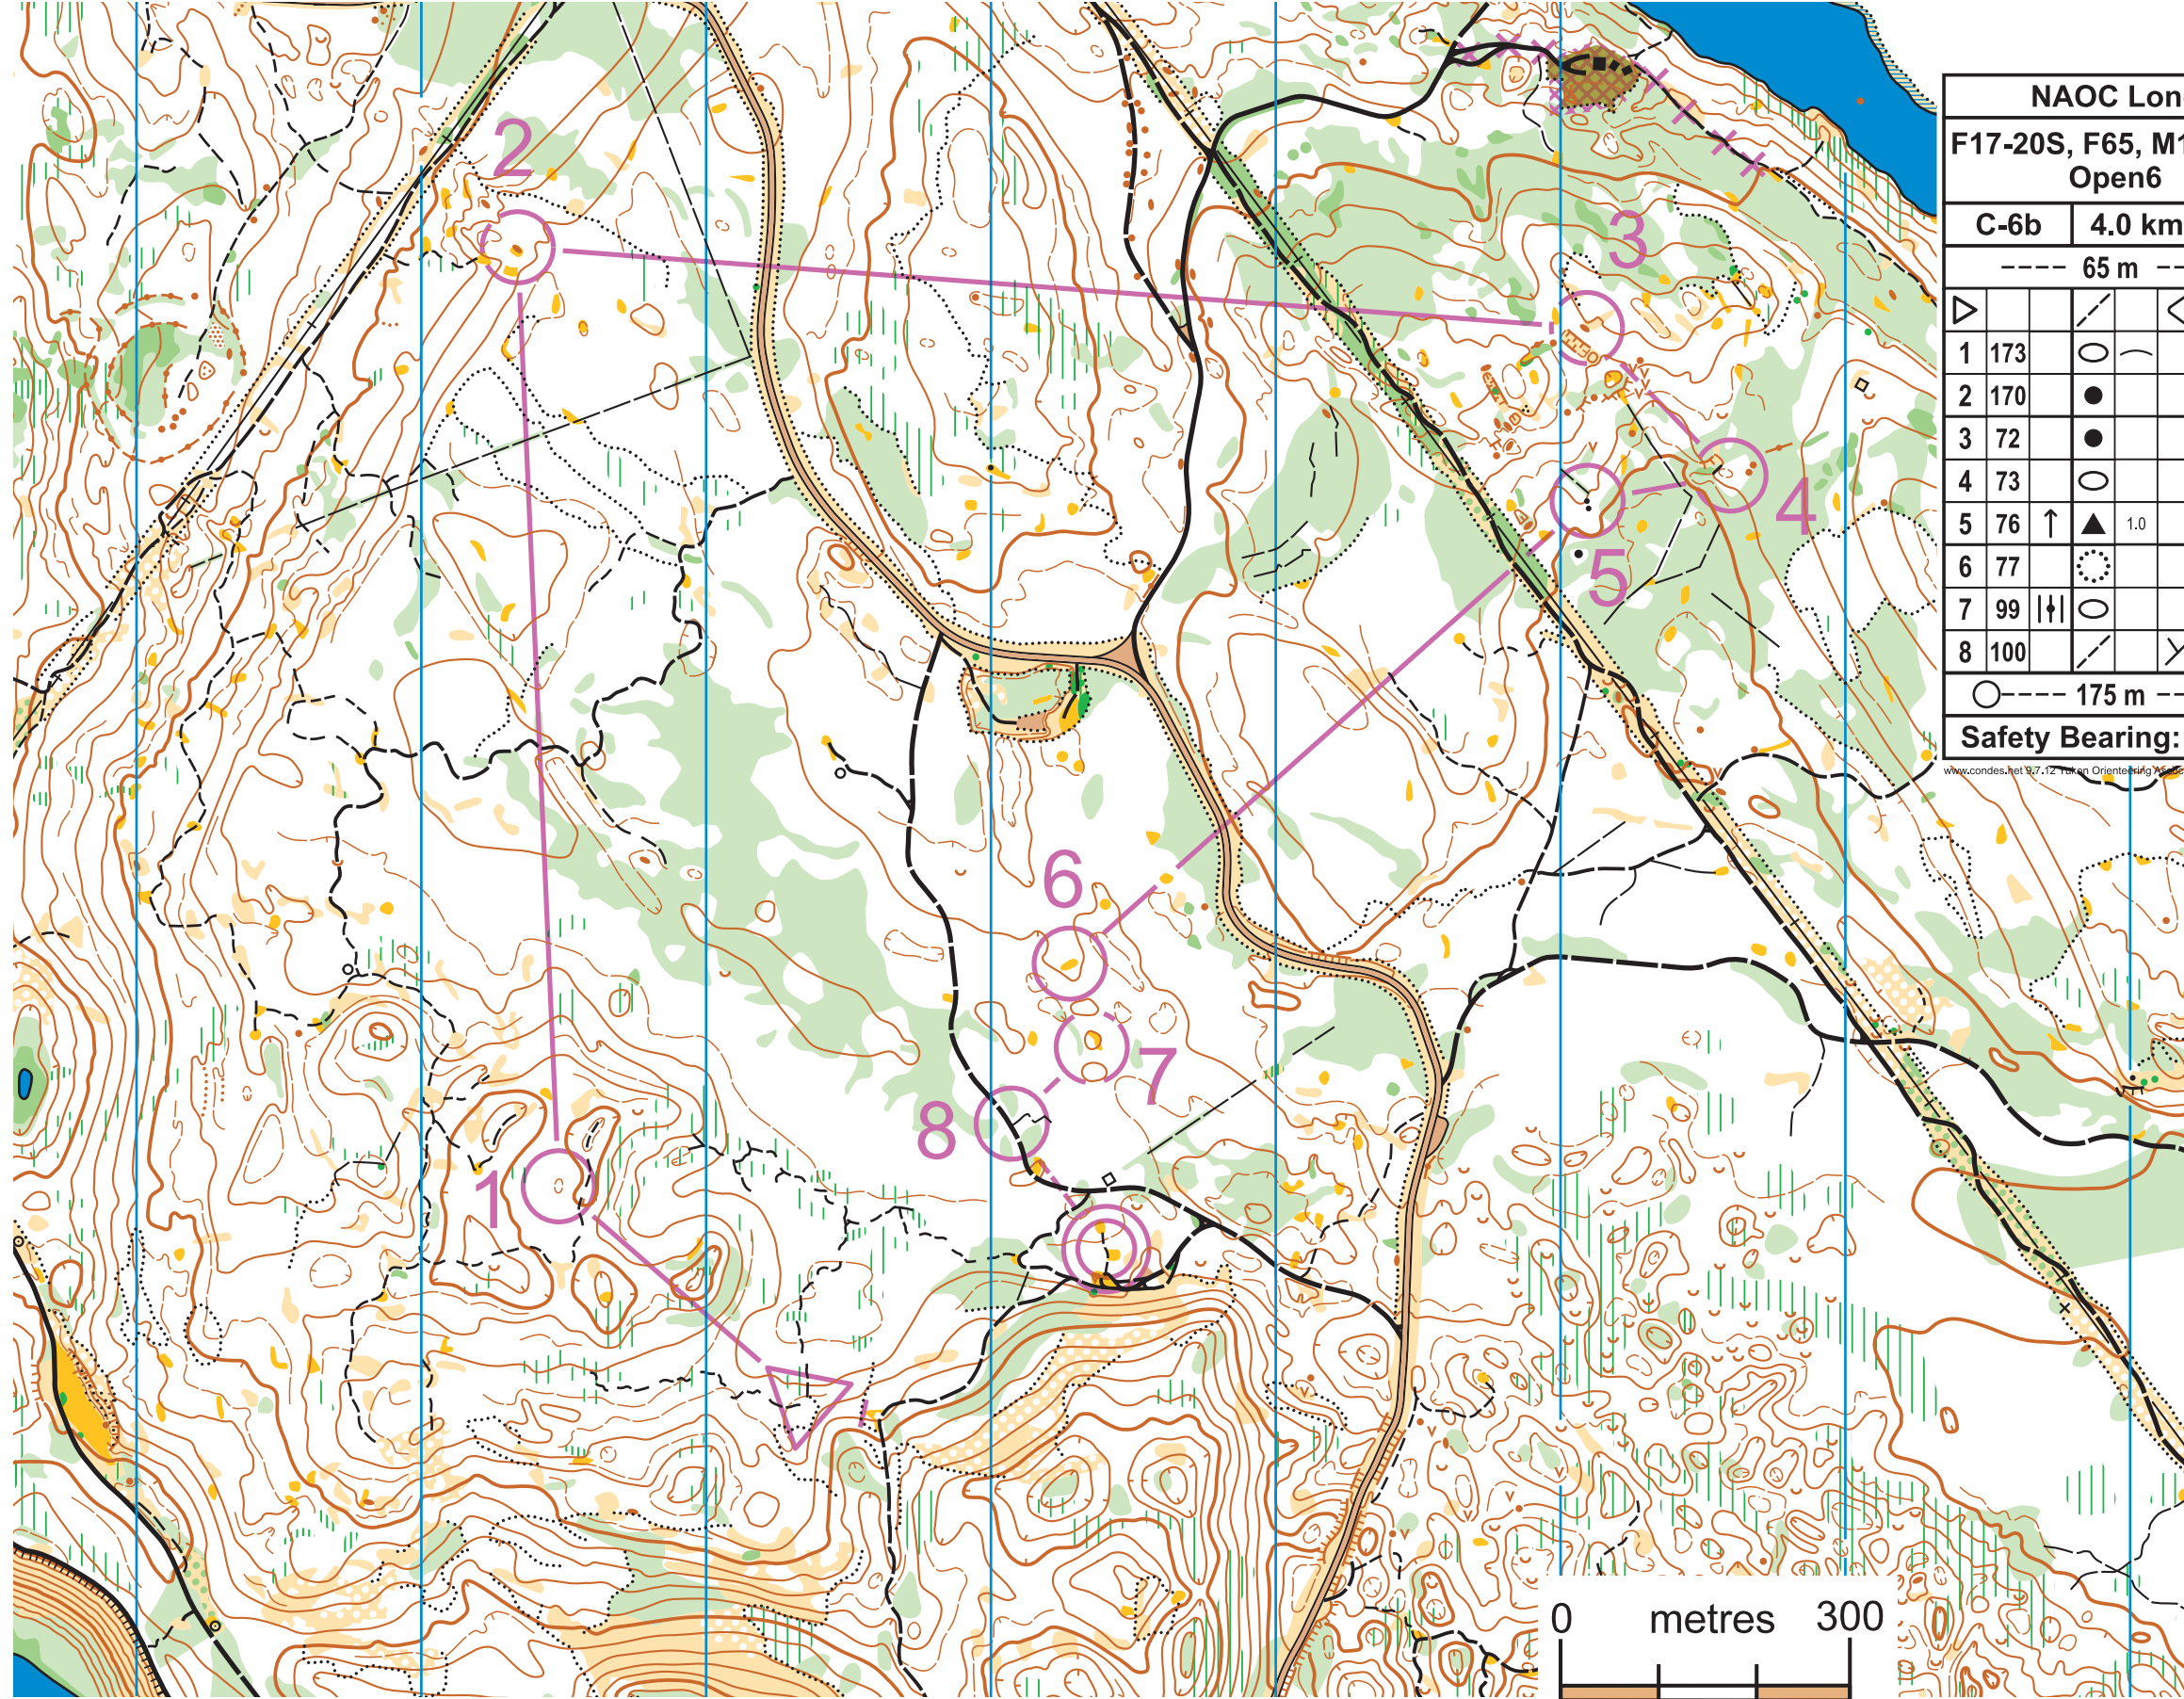

Croucher Creek

NAOC - Long Distance

Yukon, Canada

2018-08-18

Scale 1:7,500

Contour 5 m

Yukon Orienteering Association

ORIENTEERING CANADA

ORIENTEERING CANADA

Yukon

LOTTERIES YUKON

Whitehorse

Whitehorse Cross Country Ski Club

Course Closure: 16:30
Maximum Time: 180 mins.

NAOC Long			
F55			
C-6a	4.4 km	110 m	
--- 65 m --->△			
▷		◁	
1	162	⊙	⊙
2	170	●	⊙
3	72	●	⊙
4	168	∥∥	∇
5	169	↑	⊙
6	76	↑	▲ 1.0
7	77	⊙	
8	99	∥∥	⊙
9	100	∥∥	∇
○--- 175 m --->⊙			
Safety Bearing: EAST			

R1

R2

R3

Use only if SportIdent system fails

Croucher Creek

NAOC - Long Distance

Yukon, Canada
2018-08-18

Scale 1:7,500
Contour 5 m

Course Closure: 16:30
Maximum Time: 180 mins.

NAOC Long			
F17-20S, F65, M17-20S, Open6			
C-6b	4.0 km	105 m	
--- 65 m --->△			
▷		∕	<
1	173	○	—
2	170	●	○
3	72	●	○
4	73	○	○
5	76	↑	▲ 1.0
6	77	⊙	
7	99	∥	○
8	100	∕	∕
○--- 175 m --->⊙			
Safety Bearing: EAST			