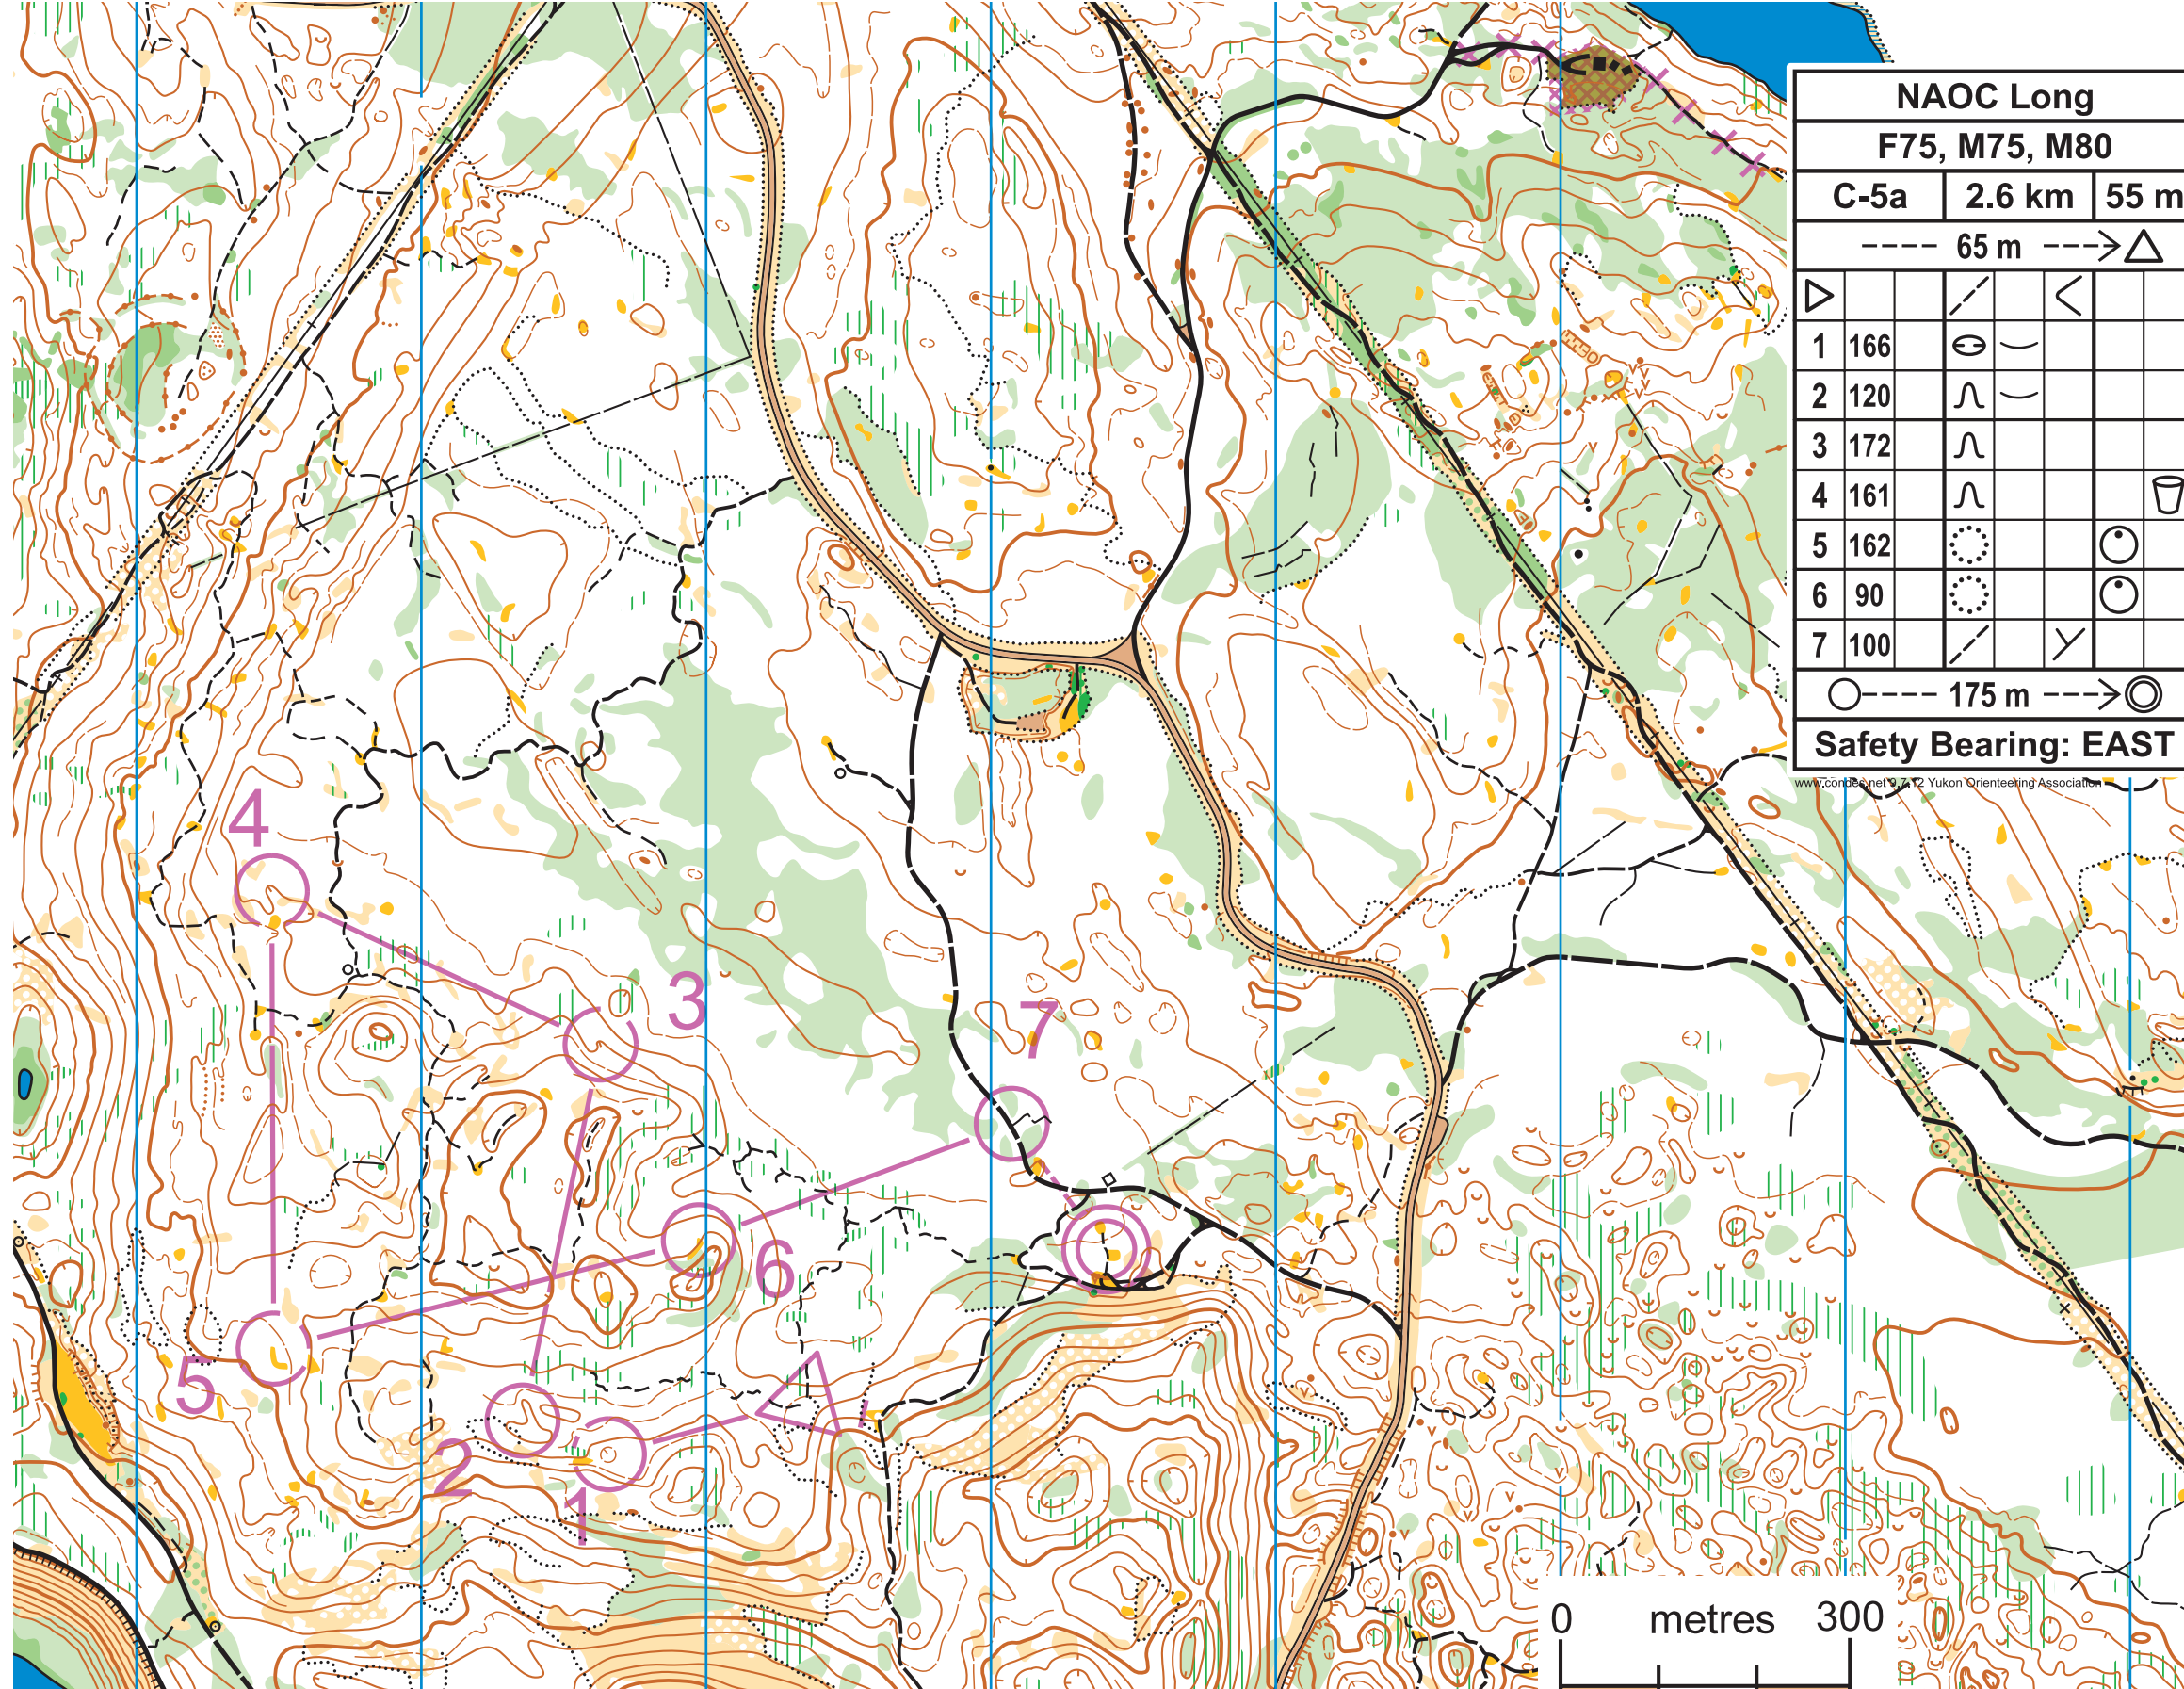

Croucher Creek

NAOC - Long Distance

Yukon, Canada

2018-08-18

Scale 1:7,500

Contour 5 m

Yukon Orienteering Association

ORIENTEERING CANADA

Scale 1:7,500

Contour 5 m

Course Closure: 16:30

Maximum Time: 180 mins.

NAOC Long				
F75, M75, M80				
C-5a	2.6 km	55 m		
----- 65 m -----		→ Δ		
▷		/	<	
1	166	⊖	—	
2	120	∩	—	
3	172	∩		
4	161	∩		☐
5	162	⊙		⊙
6	90	⊙		⊙
7	100	/	∪	
○----- 175 m -----		→ ⊙		
Safety Bearing: EAST				

Scale 1:7,500

Contour 5 m

Course Closure: 16:30
Maximum Time: 180 mins.

NAOC Long				
F80, F85, F90, M85, M90, Open5				
C-5b	2.2 km	50 m		
---- 65 m ---->△				
1	120	∩	∪	
2	85	⊖	∪	☐
3	161	∩		☐
4	172	∩		
5	173	○	∪	
6	100	∩	∪	
○---- 175 m ---->⊙				
Safety Bearing: EAST				

ORIENTEERING CANADA

Yukon

LOTTERIES YUKON

Whitehorse

Whitehorse Cross Country Ski Club

Course Closure: 16:30
Maximum Time: 180 mins.

NAOC Long			
F55			
C-6a	4.4 km	110 m	
--- 65 m --->△			
▷		◁	
1	162	⊙	⊙
2	170	●	⊙
3	72	●	⊙
4	168	∥∥	∇
5	169	↑	⊙
6	76	↑	▲ 1.0
7	77	⊙	
8	99	∥∥	⊙
9	100	∥∥	∇
○--- 175 m --->⊙			
Safety Bearing: EAST			