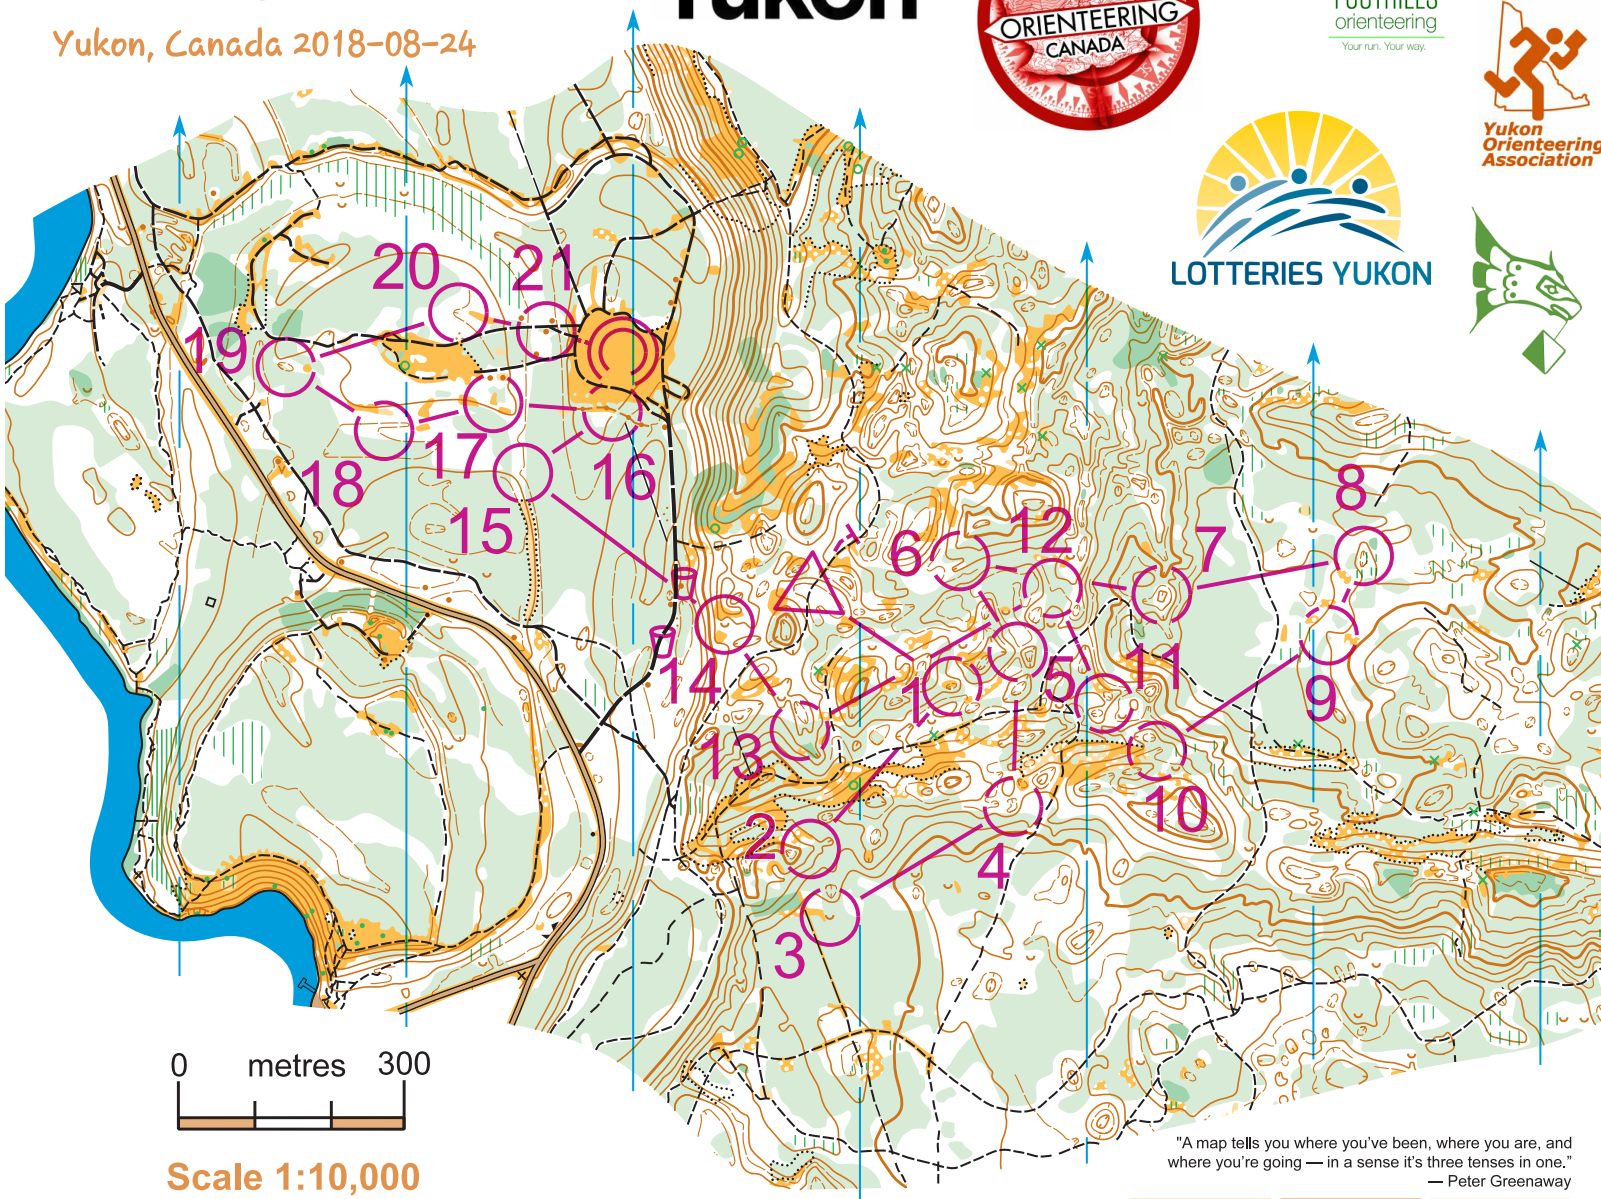

Hidden Lakes

COC 2018 - Middle

Yukon, Canada 2018-08-24

Yukon

0 metres 300

Scale 1:10,000
Contour 5m

Course Closure 14:30
Maximum time 120 min

Fieldwork: Rui Antunes, José Batista, 2017
Planner: Marion Owen
Controller: Brian Ellis

"A map tells you where you've been, where you are, and where you're going — in a sense it's three tenses in one."
— Peter Greenaway

R1	R2	R3

Use only if SportIdent system fails

COC Middle				
M19-20, M21E				
C-11	4.5 km	130 m		
---- 95 m ---->△				
▷		○ / ✕		
1	180	⊖		
2	73	∩		
3	94	∪		
4	161	⊖	<	
5	164	) (		
6	83	⌒		
7	101	⊖		⊙
8	166	⊖		⊙
9	162	∩		
10	95	∩		
11	84	⌒		⌒
12	81	∩	∪	
13	96	← ∩		∥
14	172	∪		
15	80	∩		
16	77	⊙		⊙
17	103	∥ ⊙		⊙
18	175	⌒ ∪		
19	86	⊖ ∪		
20	109	∩ ∪		
21	100	∥ ⊙		⊙

○ ---- 100 m ----> ⊙

Safety Bearing WEST to ROAD