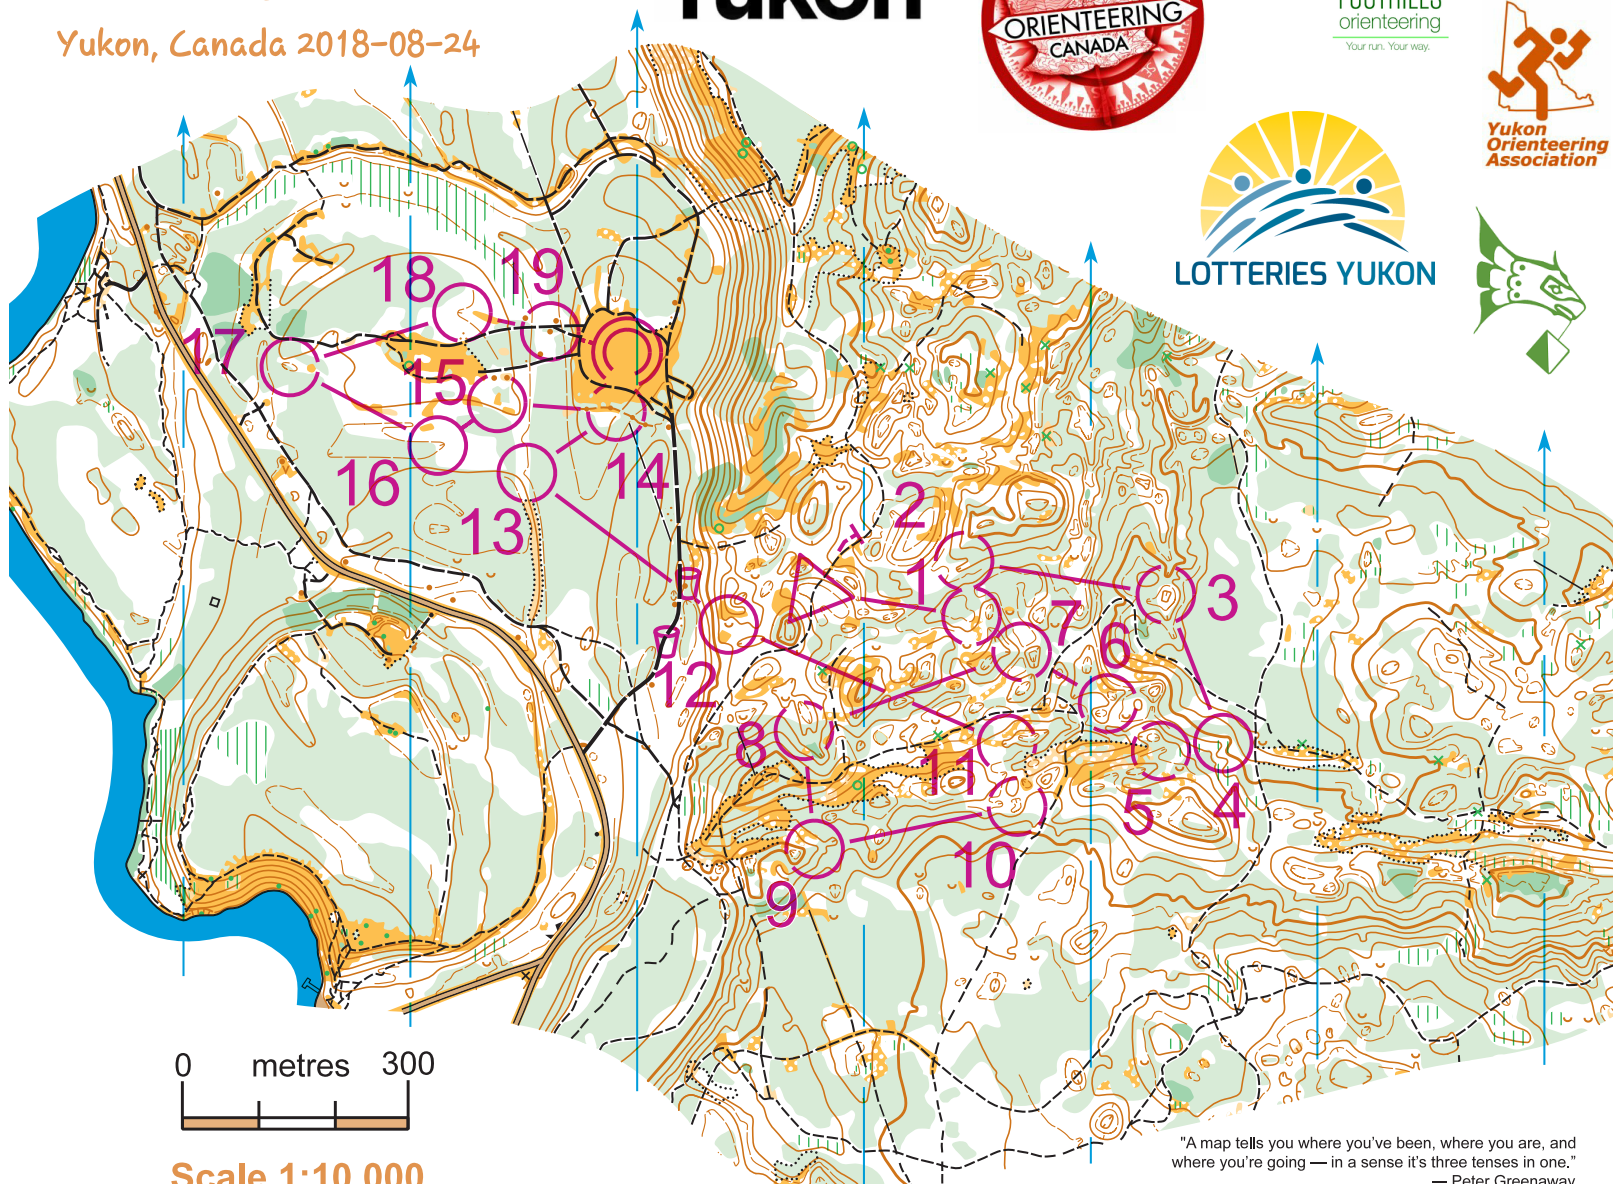

Hidden Lakes

COC 2018 - Middle

Yukon, Canada 2018-08-24

Yukon

Scale 1:10,000
Contour 5m

Course Closure 14:30
Maximum time 120 min

Fieldwork: Rui Antunes, José Batista, 2017
Planner: Marion Owen
Controller: Brian Ellis

"A map tells you where you've been, where you are, and where you're going — in a sense it's three tenses in one."
— Peter Greenaway

R1	R2	R3

Use only if SportIdent system fails

COC Middle					
F19-20, F21E, M17-18, M21S, M35					
C-10	3.8 km	125 m			
---- 95 m ---->△					
▷		○ / \	×		
1	97	○			○
2	83	⤴			
3	101	⊖			○
4	119	∩			
5	95	∩			
6	84	⤴			⊥
7	164	) (			
8	96	← ∩			||
9	73	∩			
10	161	⊖		<	
11	107	∩			
12	172	∪			
13	80	∩			
14	77	⊙			○
15	103	||| ⊙			○
16	120	∩			
17	86	⊖ -			
18	109	∩ -			
19	100	||| ●			○
○---- 100 m ---->⊙					
Safety Bearing WEST to ROAD