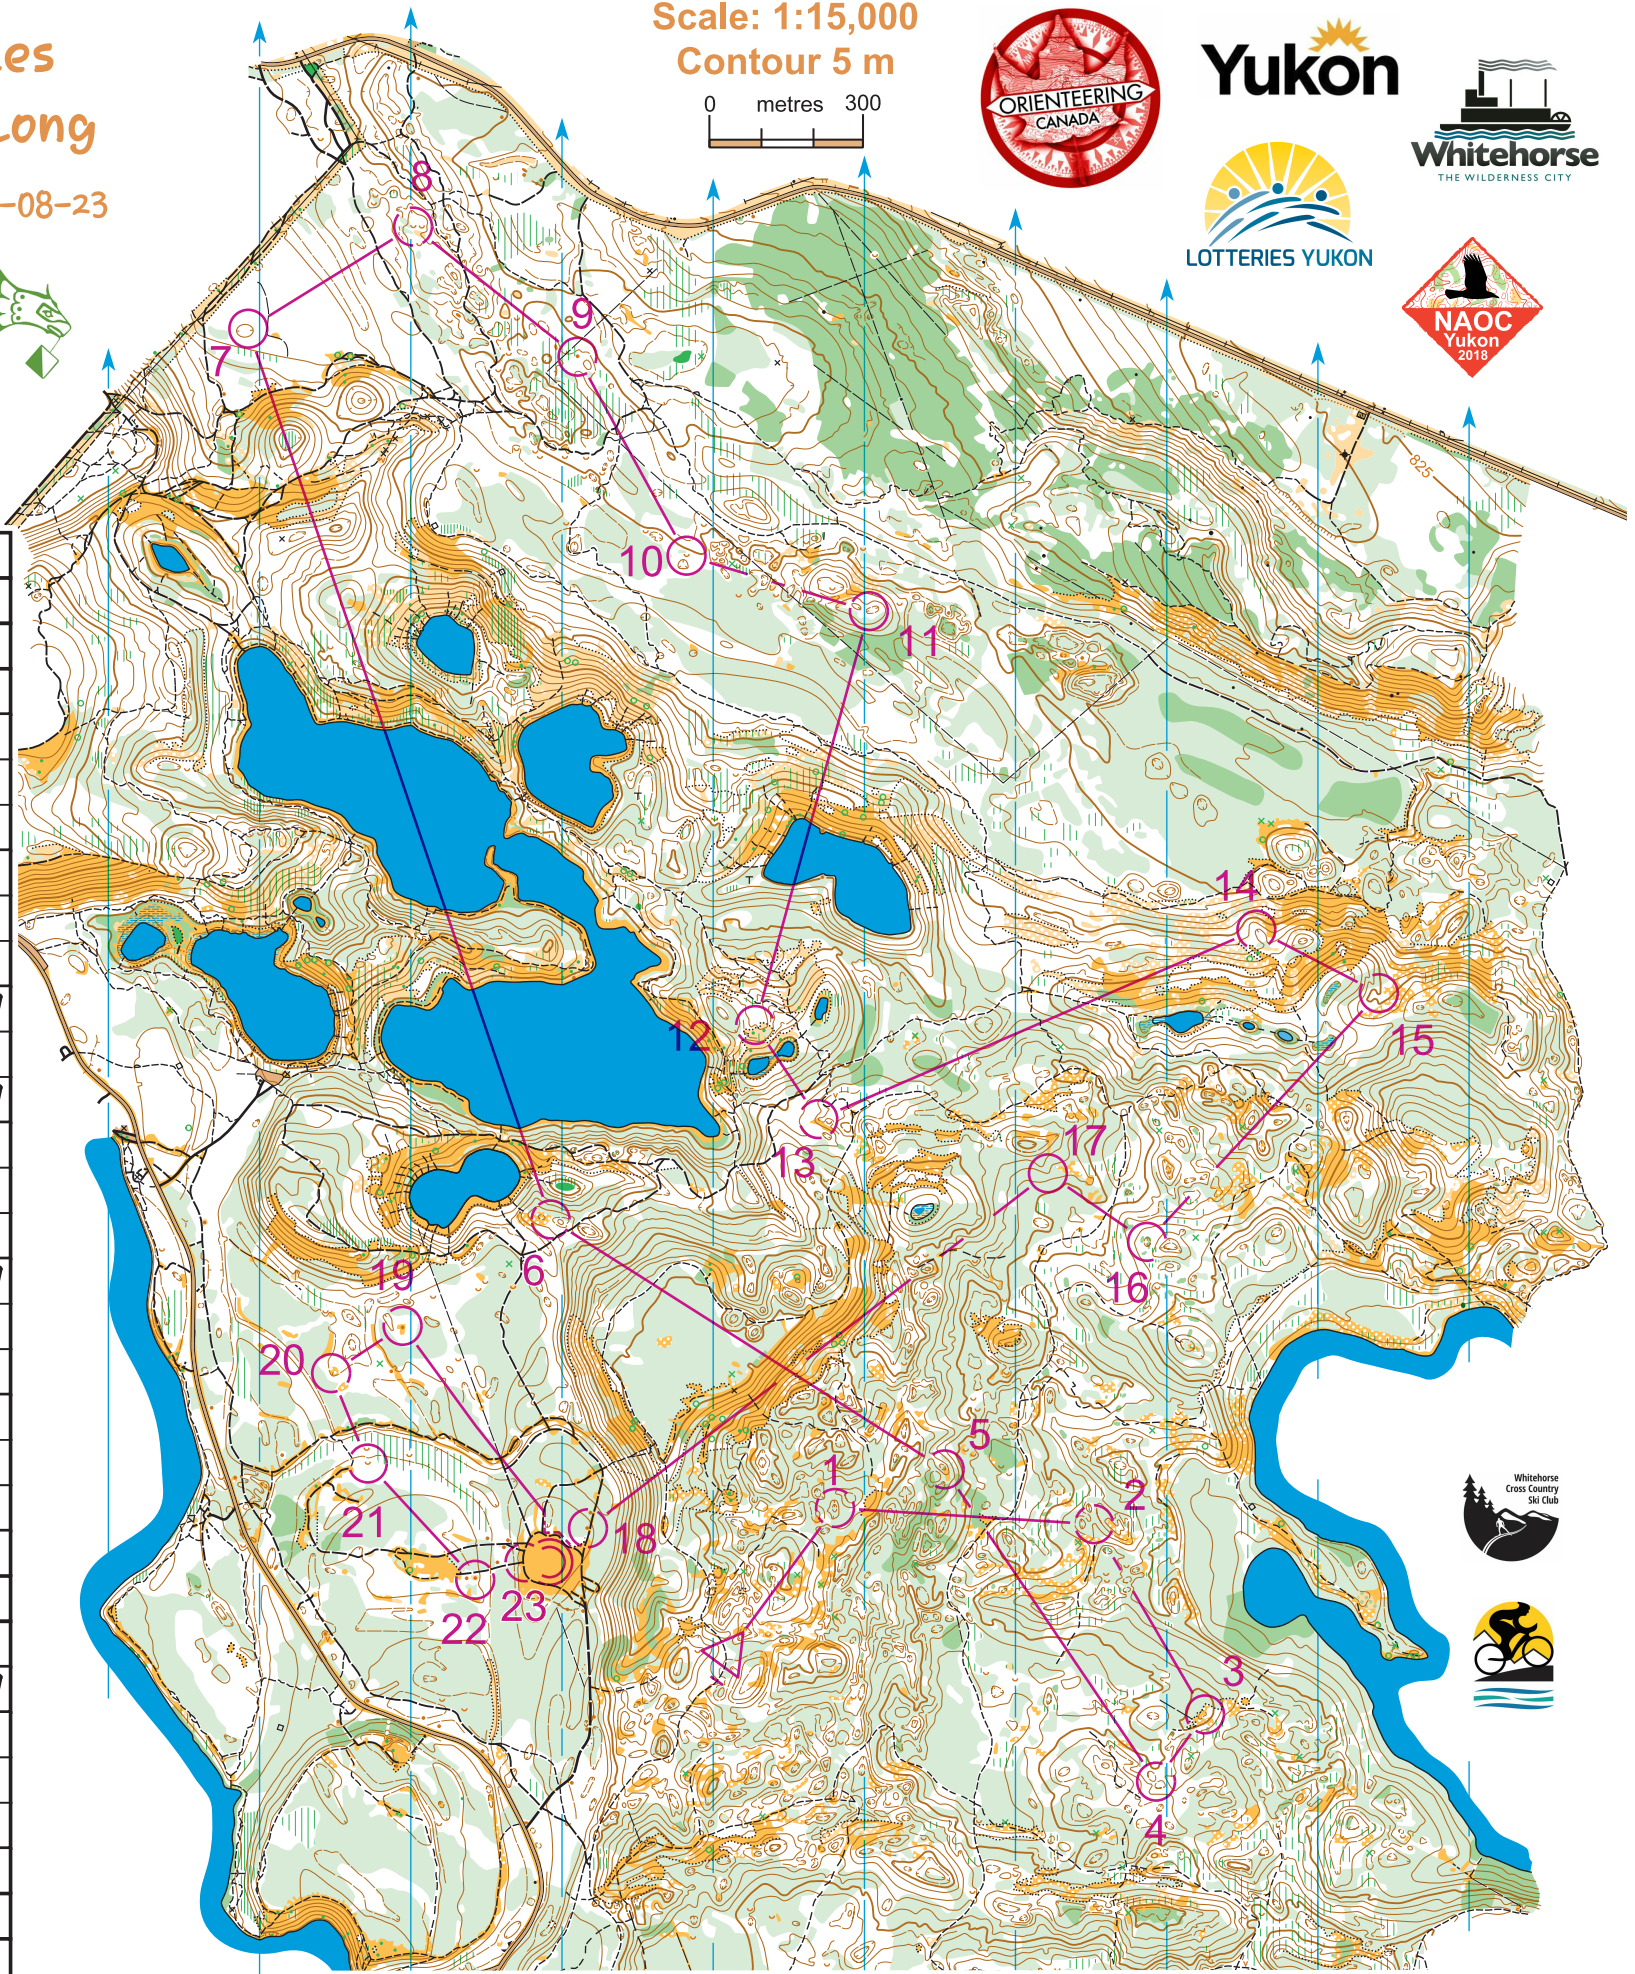

Hidden Lakes COC 2018 - Long

Yukon, Canada, 2018-08-23

Scale: 1:15,000
Contour 5 m

COC Long			
M21E			
C-11	12.8	415	
--- 60 m --->△			
▷		↘	<
1	171	↘	⊙
2	169	∩	||
3	174	○	⊙
4	175	)	
5	170	↑	⊙
6	124	)	⊙
7	101	⊙	⊙
8	102	←	⊙
9	104	●	⊙
10	105	∩	
11	106	→	⊙
12	107	∩	⊙
13	120	∩	
14	151	∩	||
15	152	↑	||
16	135	←	
17	133	∩	||
18	177	↓	⊙
○--- 150 m --->			
Follow marked route			
19	149	●	⊙
20	178	⊙	⊙
21	154	↓	
22	167	→	⊙
23	100	↘	⊙
○--- 50 m --->⊙			
Safety bearing: West			

I am told there are people who do not care for maps, and I find it hard to believe. - Robert Louis Stevenson

Mappers: Rui Antunes, José Batista, Luděk Krtička, Martin Poklop 2017
Course planner: Marg Ellis
Course controllers: Adrian Zissos, Don Bayly

Course closure 16:30
Maximum time: 180 min

R1	R2	R3
Use only if SportIdent system fails