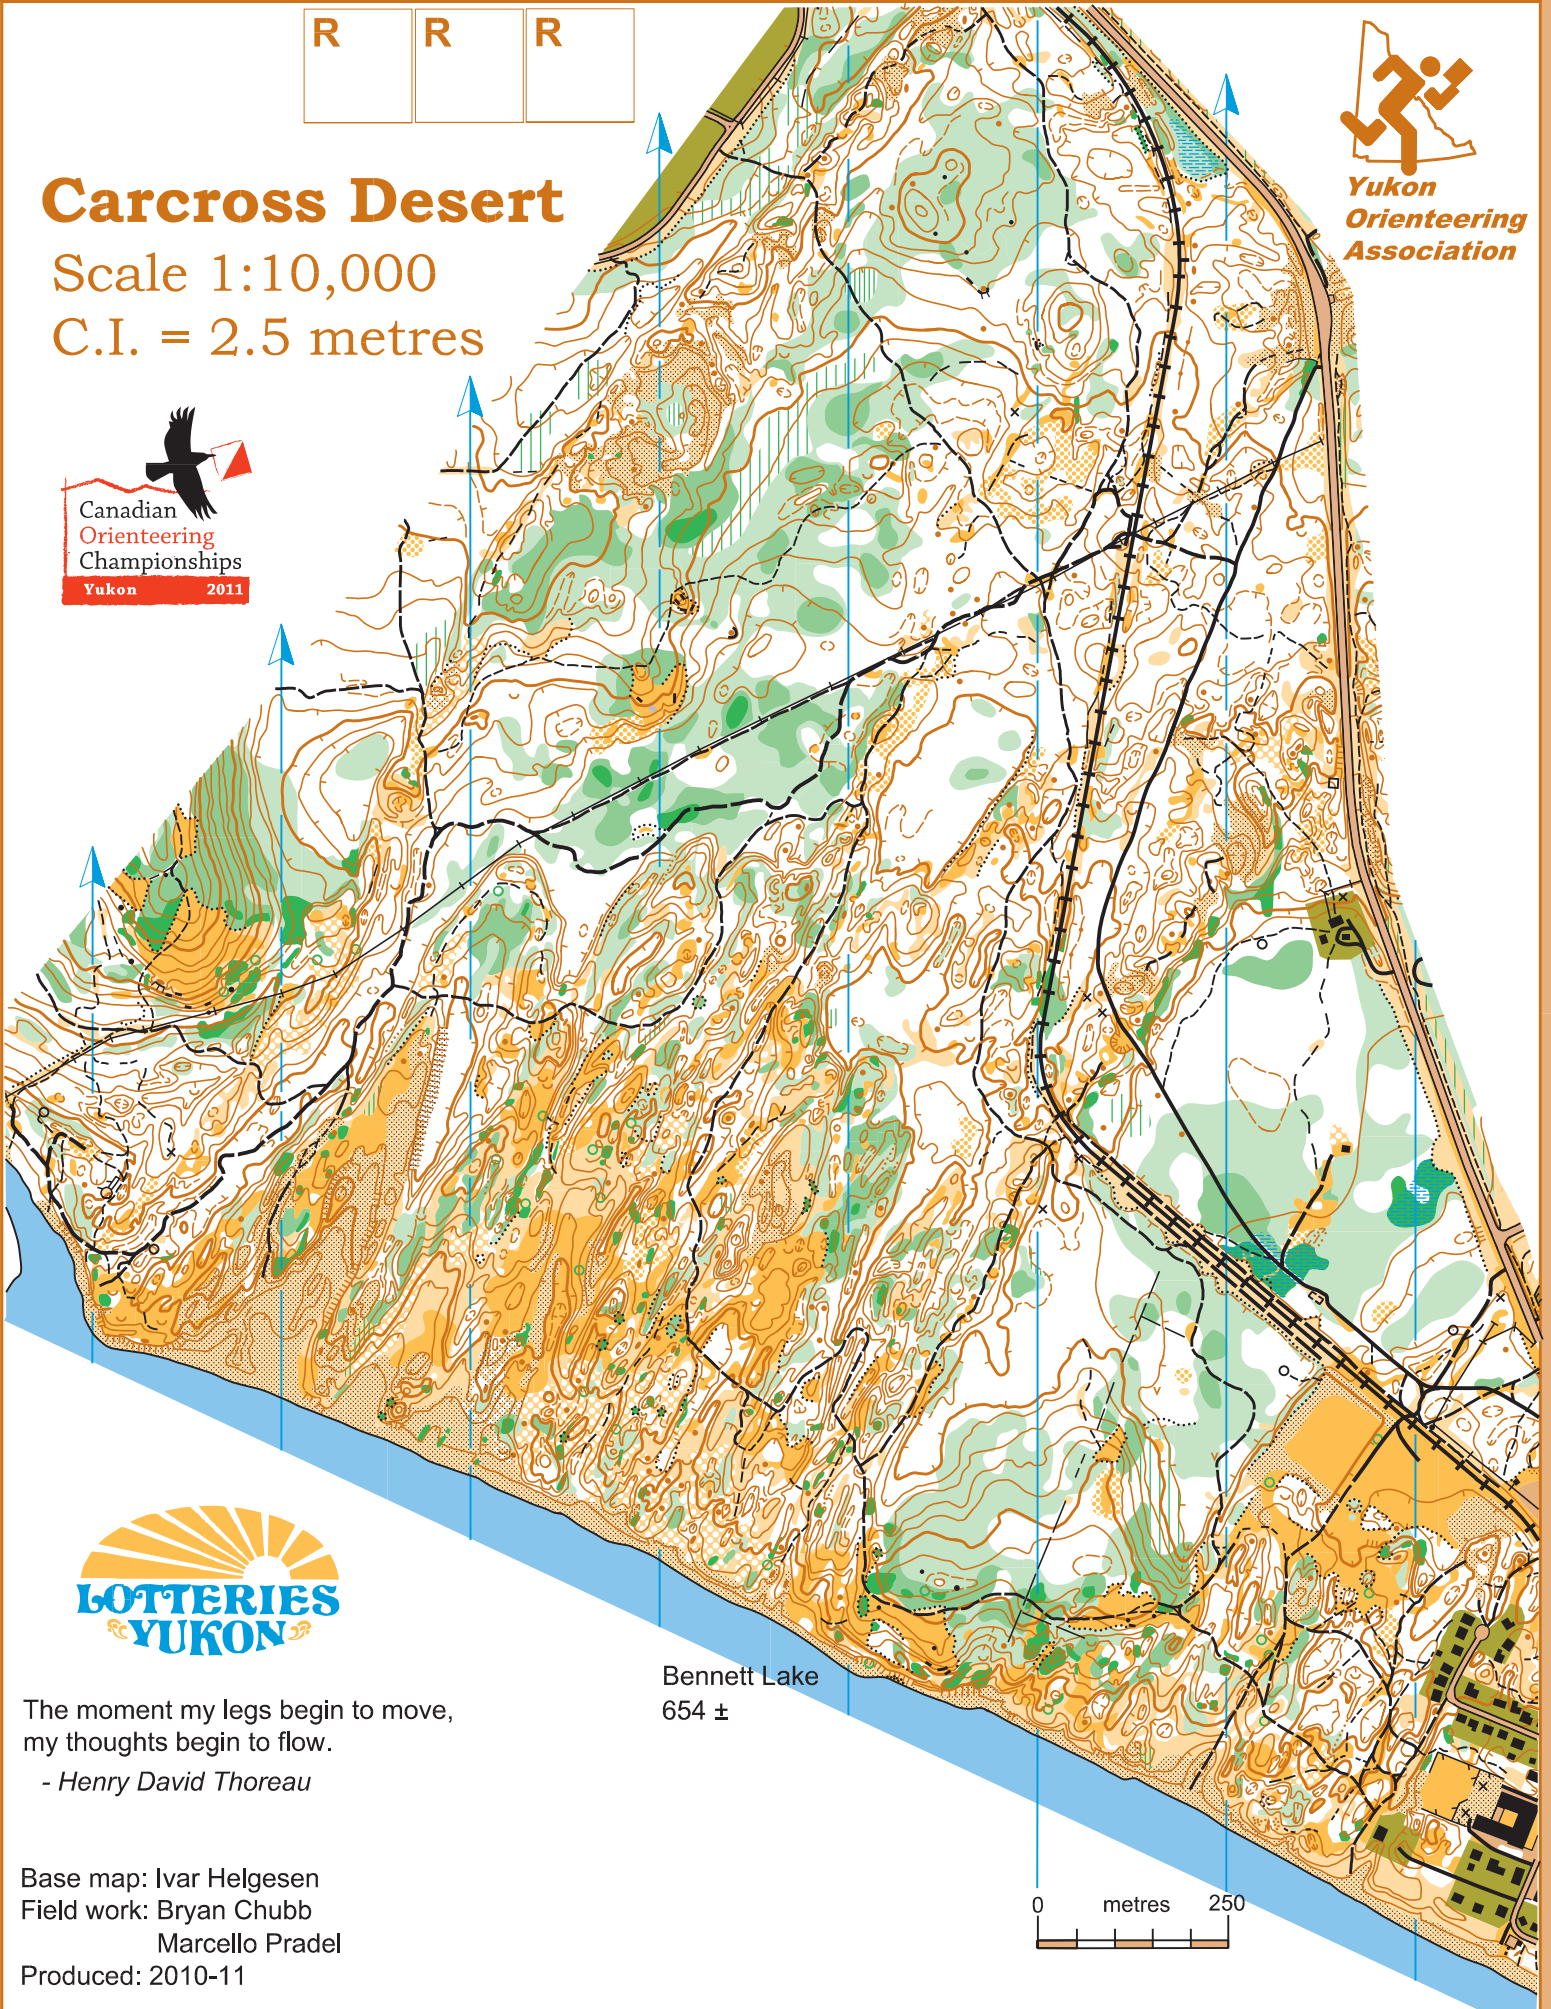

R R R

Yukon
Orienteering
Association

Carcross Desert

Scale 1:10,000

C.I. = 2.5 metres

The moment my legs begin to move,
my thoughts begin to flow.

- Henry David Thoreau

Bennett Lake
654 ±

Base map: Ivar Helgesen
Field work: Bryan Chubb
Marcello Pradel
Produced: 2010-11